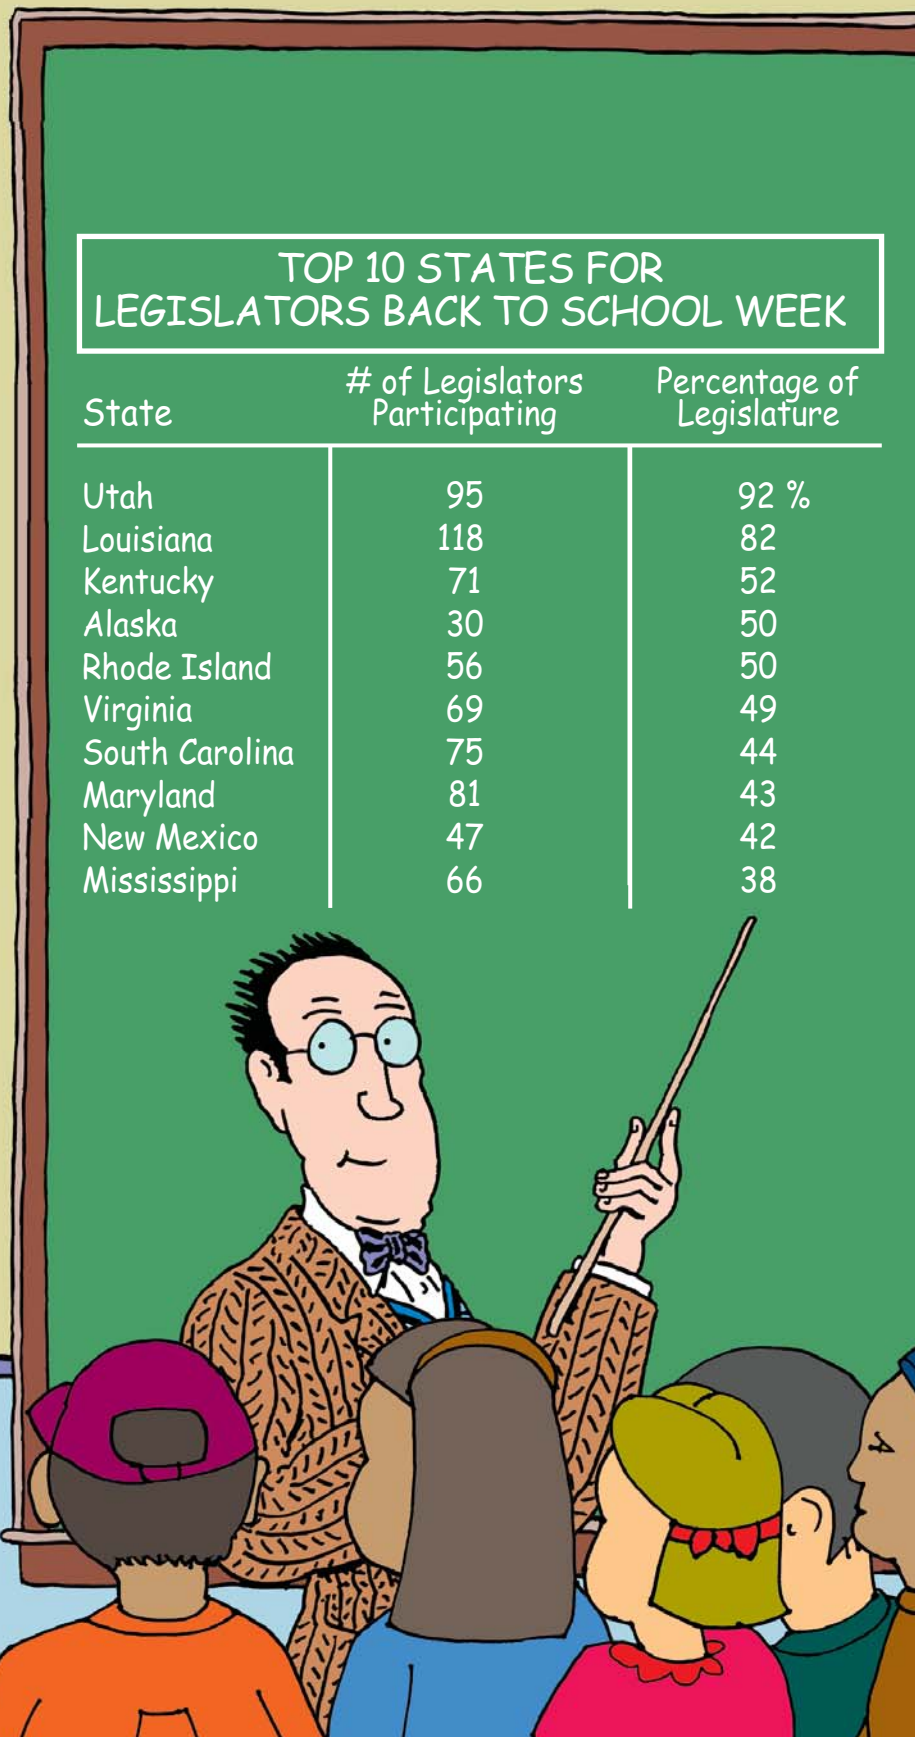

"Our kids need this program," says Sandra Morales, a teacher at Fox Tech High School in Texas.

America's Legislators Back to School Week, part of NCSL's Trust for Representative Democracy, is held annually the third week of September and is implemented in each state by legislative coordinators.

Nevada Senator Valerie Wiener has a passion for reaching out to students and has participated in Back to School Week since its inception in 1999. She alone visited 12 schools this year and met with 1,718 students.

Citing a survey that says less than 9 percent of students ever meet an elected official, Wiener says she's going to make sure that "students at every school in my district have the opportunity to meet me."

Wiener says lawmakers need to "share the message with students that government is within their reach and it's important to get involved. The earlier they participate, the stronger our nation becomes."

Plans are already under way for the 2003 America's Legislators Back to School Week, Sept. 15 to 19. Mark your calendars now to join your colleagues in the nation's largest civic education lesson.

To get involved this year contact your state legislative coordinator listed at www.ncsl.org/public/trust/contacts_bsw.htm or Jan Goehring at NCSL, (303) 364-7700.

TOP 10 STATES FOR LEGISLATORS BACK TO SCHOOL WEEK		
State	# of Legislators Participating	Percentage of Legislature
Utah	95	92 %
Louisiana	118	82
Kentucky	71	52
Alaska	30	50
Rhode Island	56	50
Virginia	69	49
South Carolina	75	44
Maryland	81	43
New Mexico	47	42
Mississippi	66	38