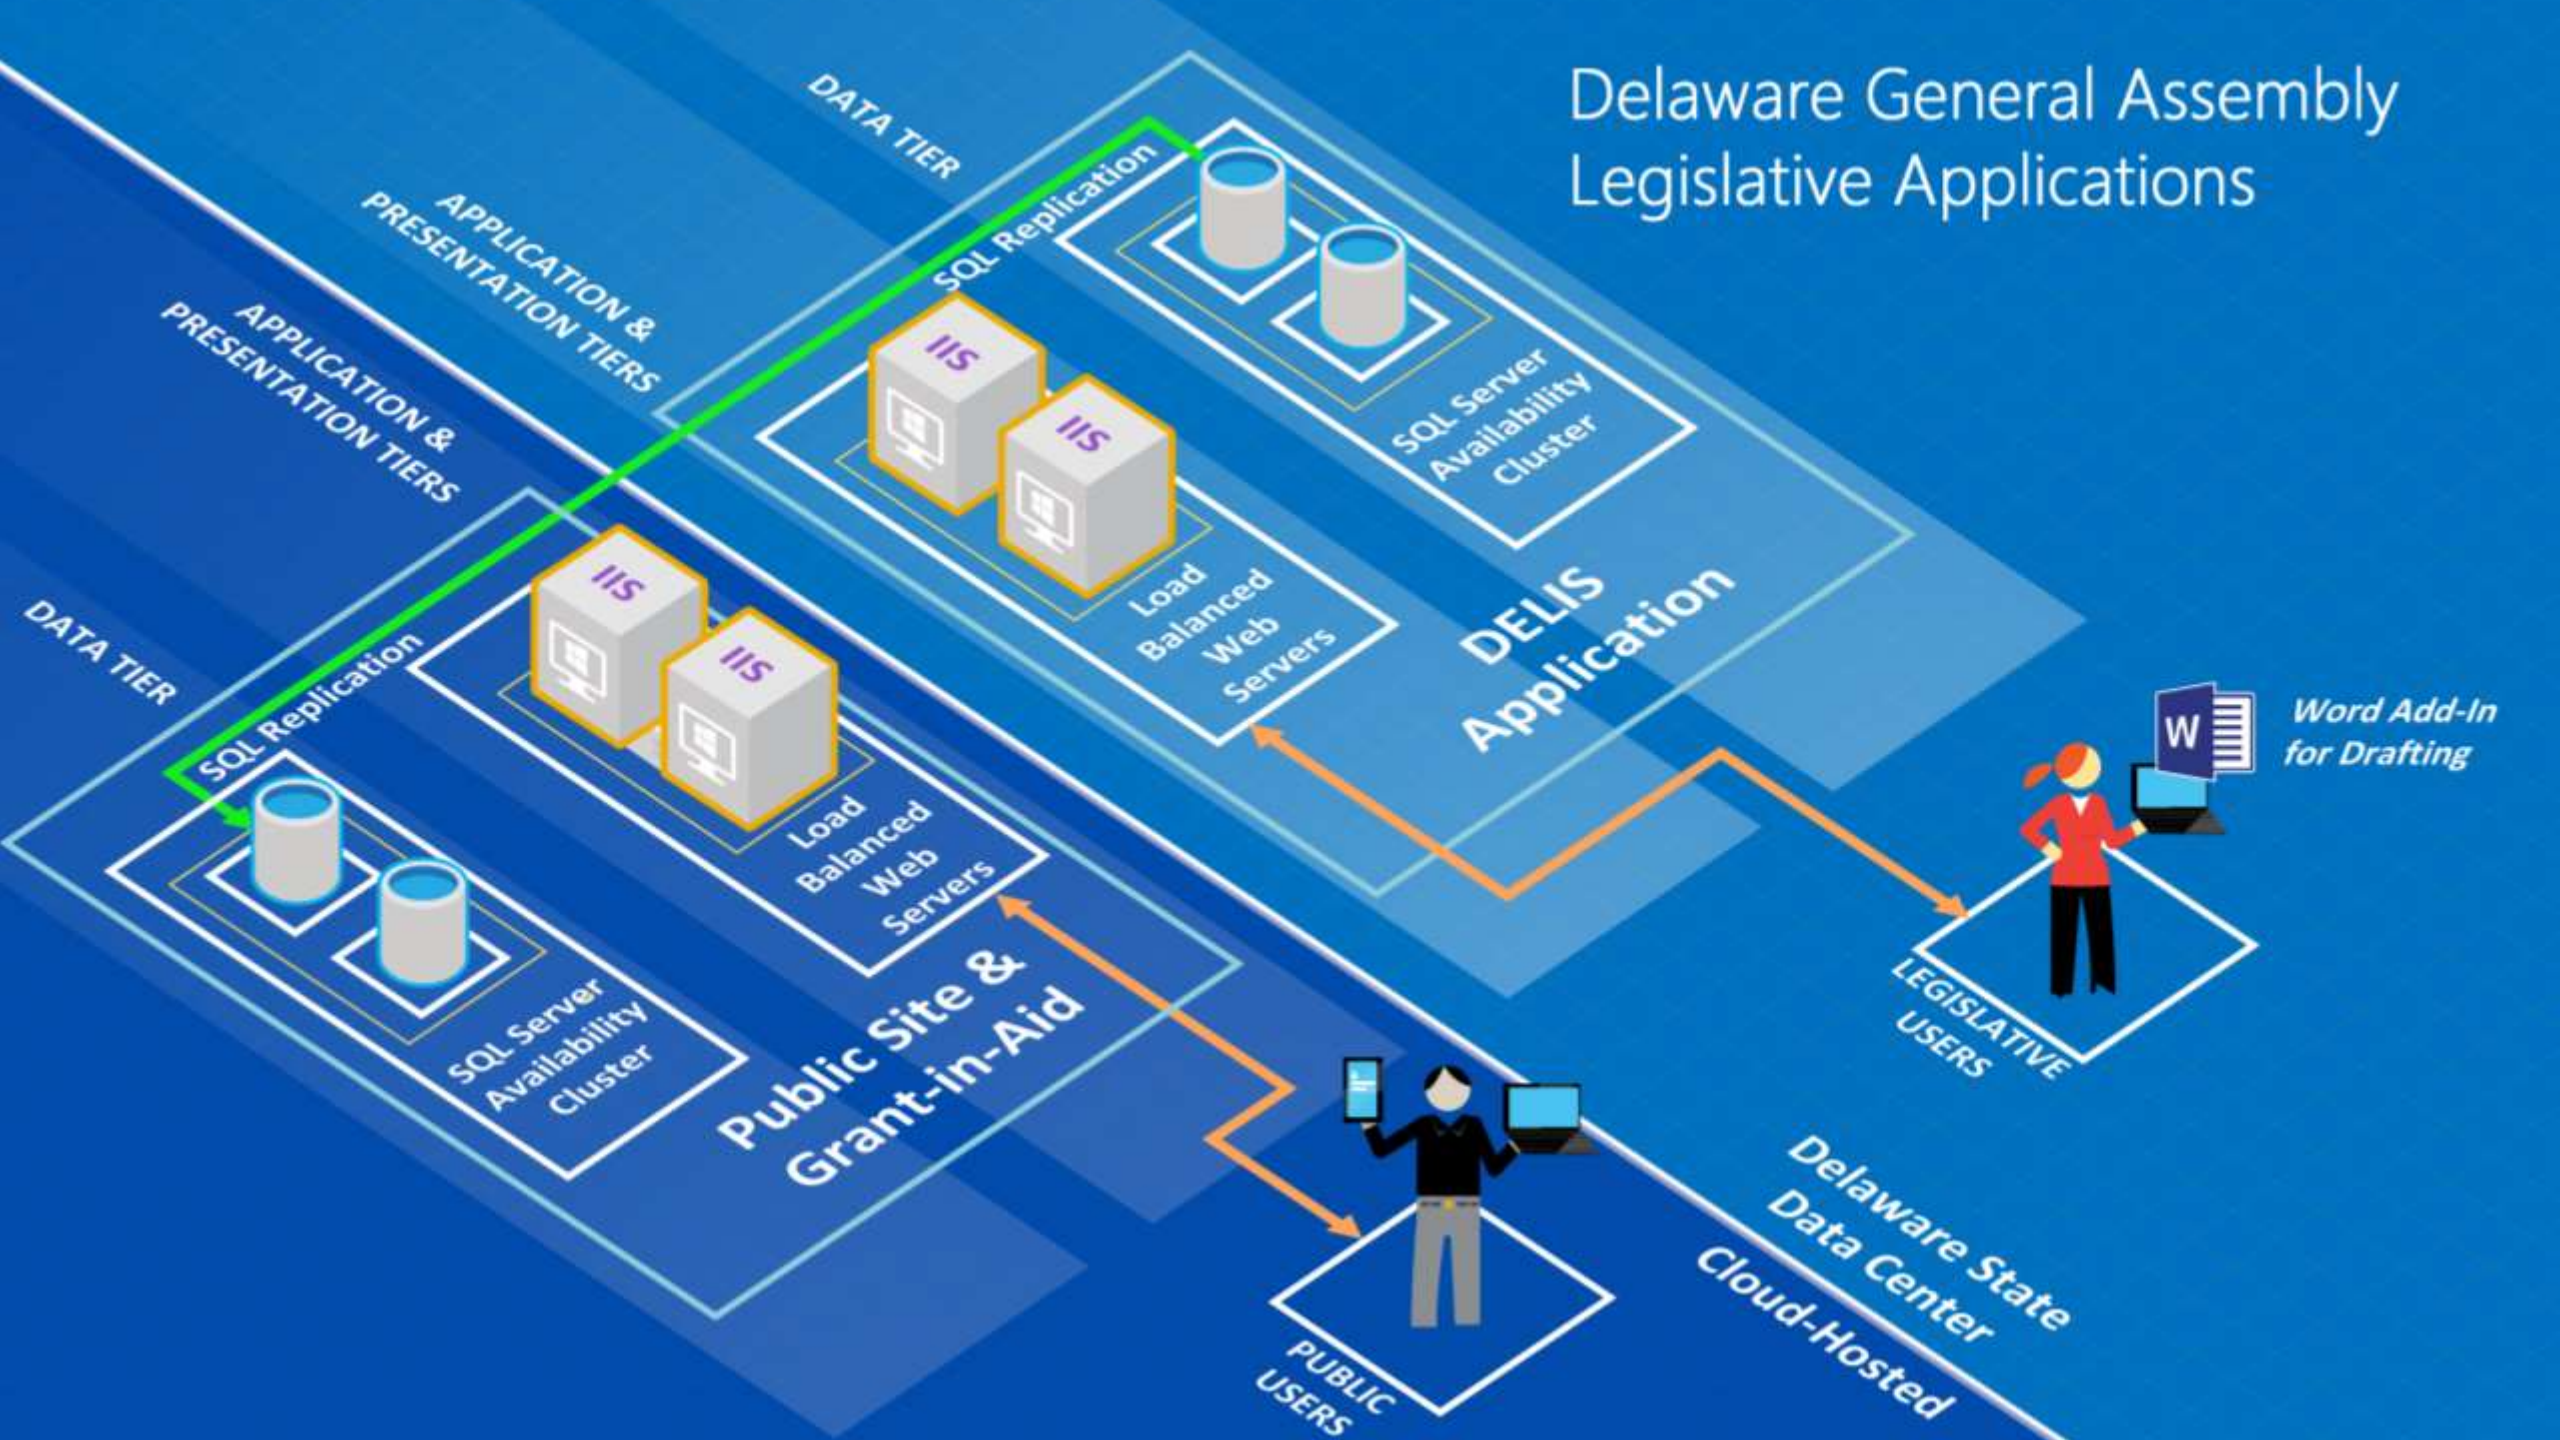

# Delaware General Assembly Highlights

- ▶ **DELIS (Delaware Legislative Information System)**
  - ▶ Full workflow application for Bill Tracking - Draft through Governor's Action
  - ▶ .Net, SQL Server, Aspose; Angular & Progress Sitefinity for Public Facing
  - ▶ Dynamic updates to the Public Site with Live Audio Stream for Session
  - ▶ Microsoft Word Add - Delaware Code
- ▶ **DESC (Delaware Service for Constituents) - Internal**
  - ▶ CRM Dynamics with customizations
- ▶ **GIA (Grant's-In-Aid) Submission - Internal & Public Facing**
  - ▶ CRM Dynamics for internal users
  - ▶ Angular for public facing pages
  - ▶ Aspose for rendering printable forms

# Delaware General Assembly Legislative Applications

# What's coming.....

- ▶ **Assignment Tracking within DELIS**
  - ▶ Ability for Legislative Services to track research/bill drafting progress
  - ▶ Add-on within DELIS
  - ▶ Dynamic links within projects
- ▶ **Dynamics CRM Upgrade**
- ▶ **Register of Regulations Rewrite**
  - ▶ Ability for Agencies to Submit Regulation Changes for Publishing
  - ▶ Internal workflow and approvals
  - ▶ Publishing and Archiving certified documents to Website
- ▶ **Chamber Modernization**
  - ▶ Electric in the Chambers