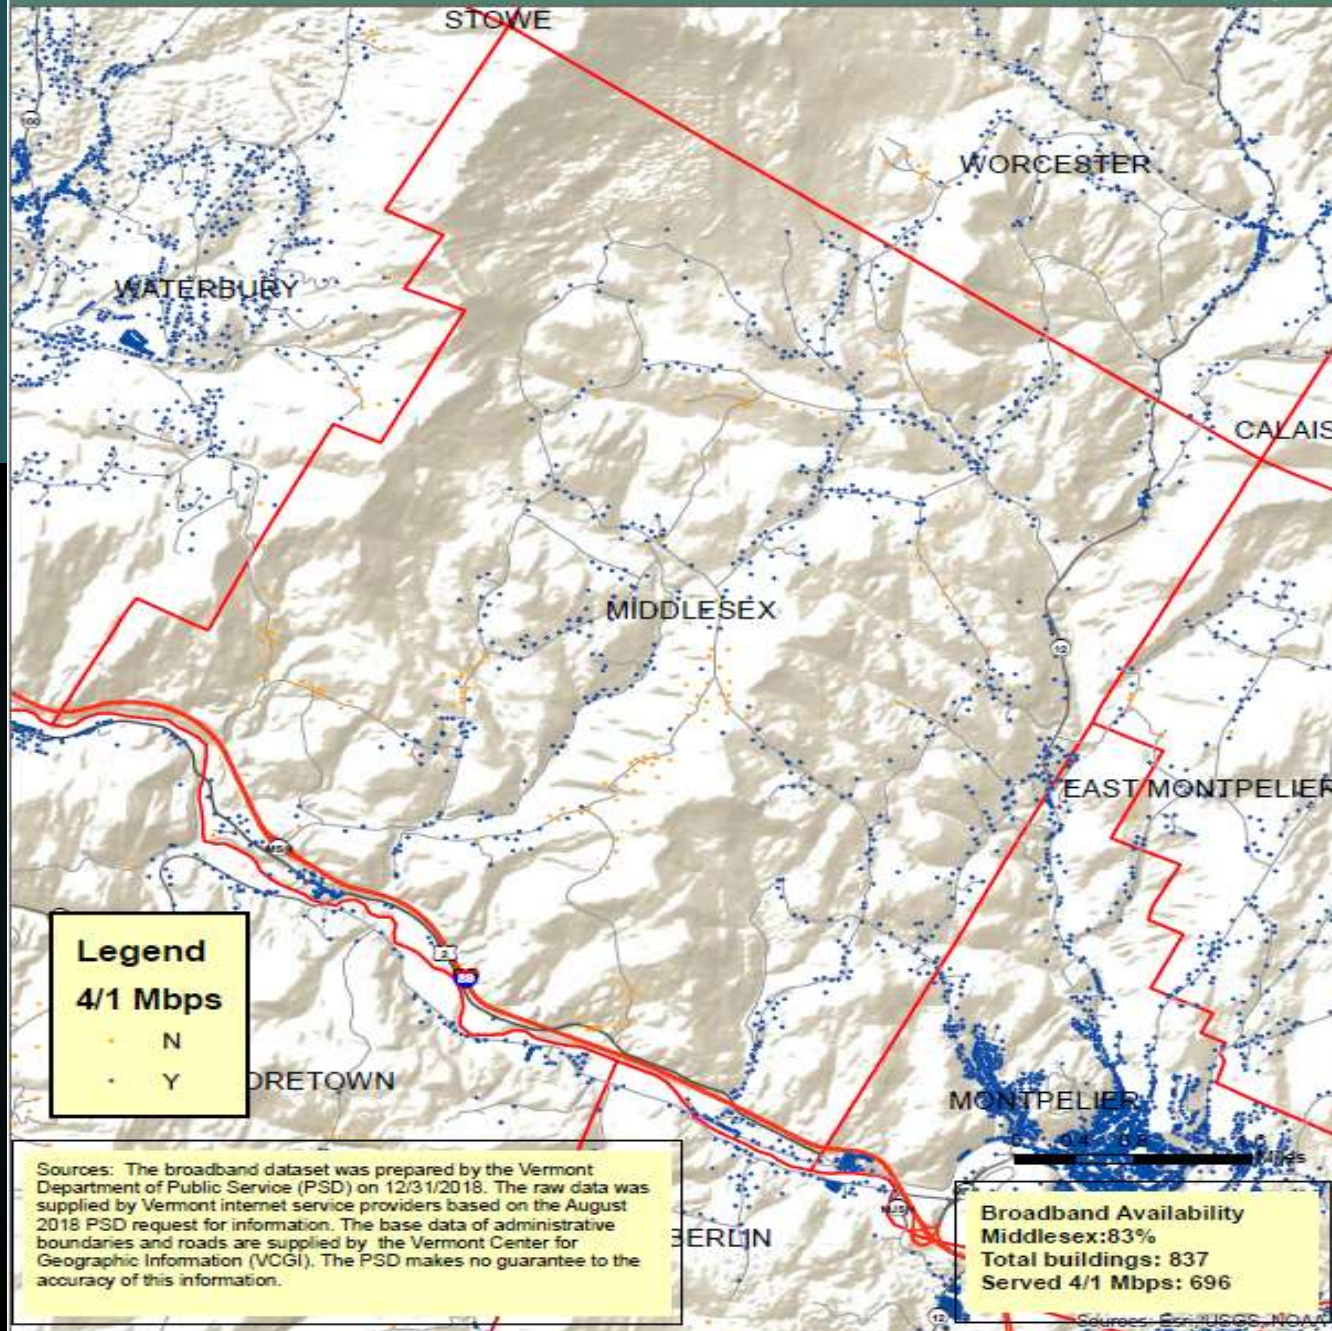

Broadband Availability by E911 Building Location 4 Mbps Down / 1 Mbps Up or Better

Broadband Availability by Road Segment 25 Mbps Down / 3 Mbps Up or Better

All Providers Reporting Service

Census block ID: 500239542002000