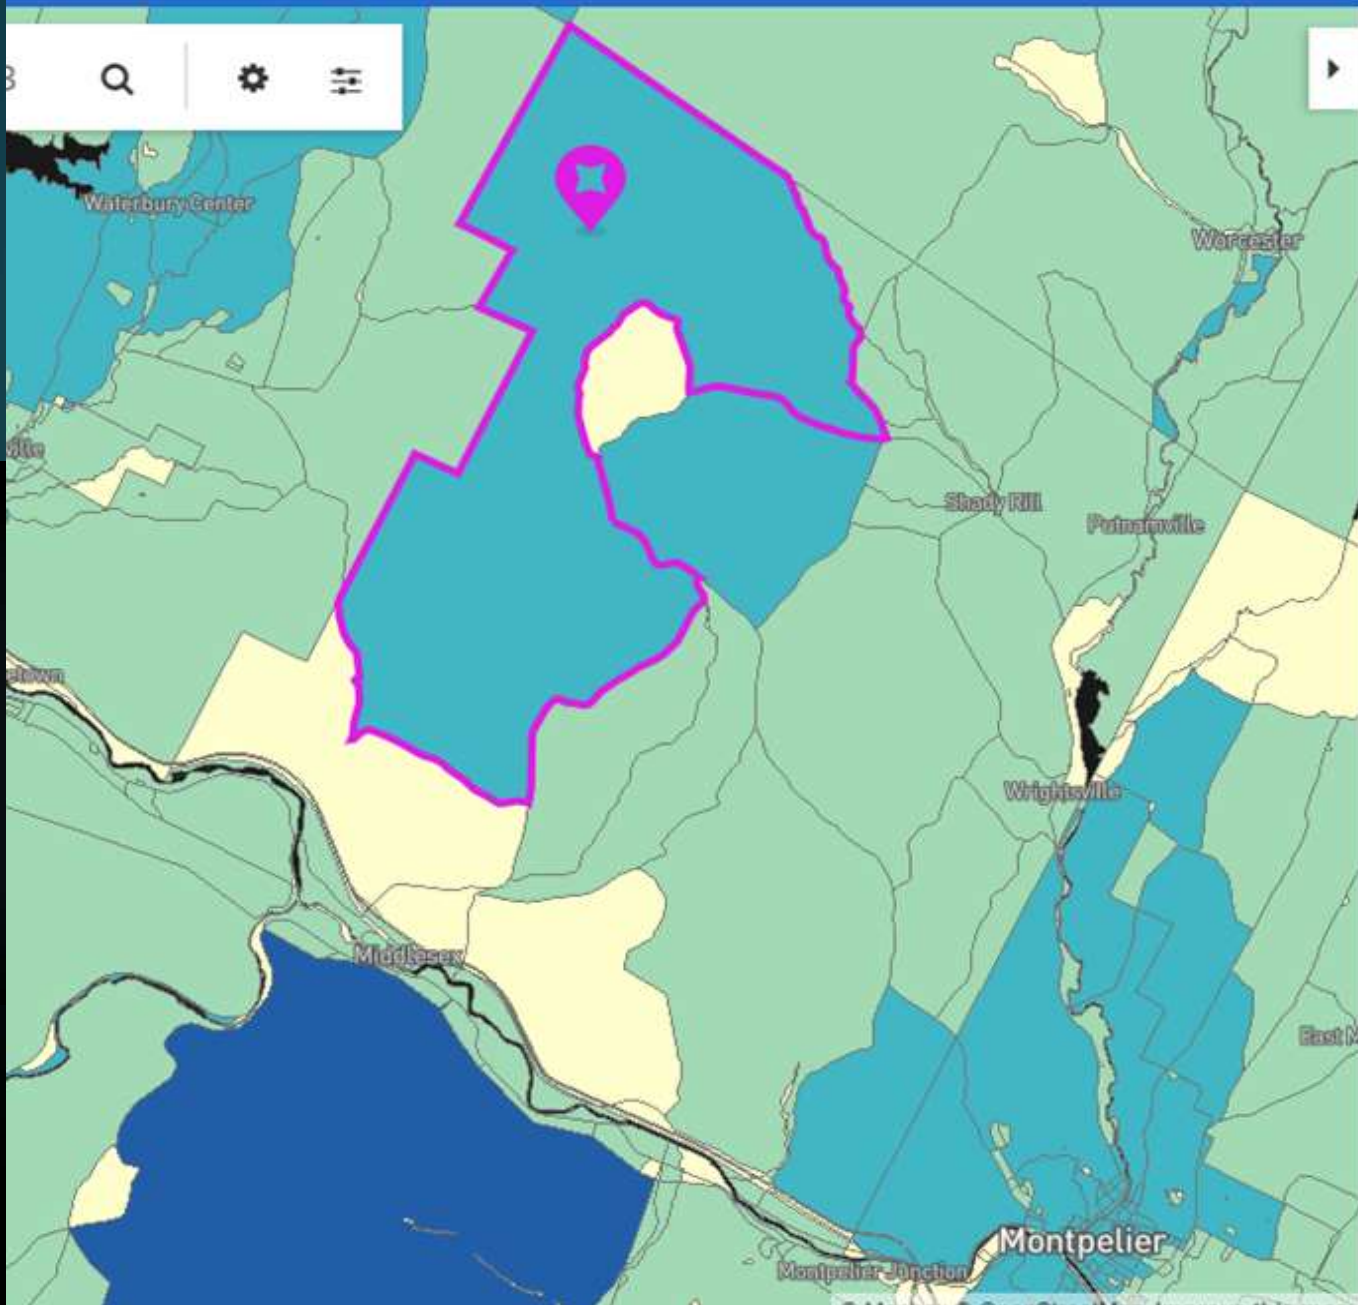

Broadband Availability by E911 Building Location 4 Mbps Down / 1 Mbps Up or Better

Broadband Availability by Road Segment 25 Mbps Down / 3 Mbps Up or Better

All Providers Reporting Service

Census block ID: 500239542002000