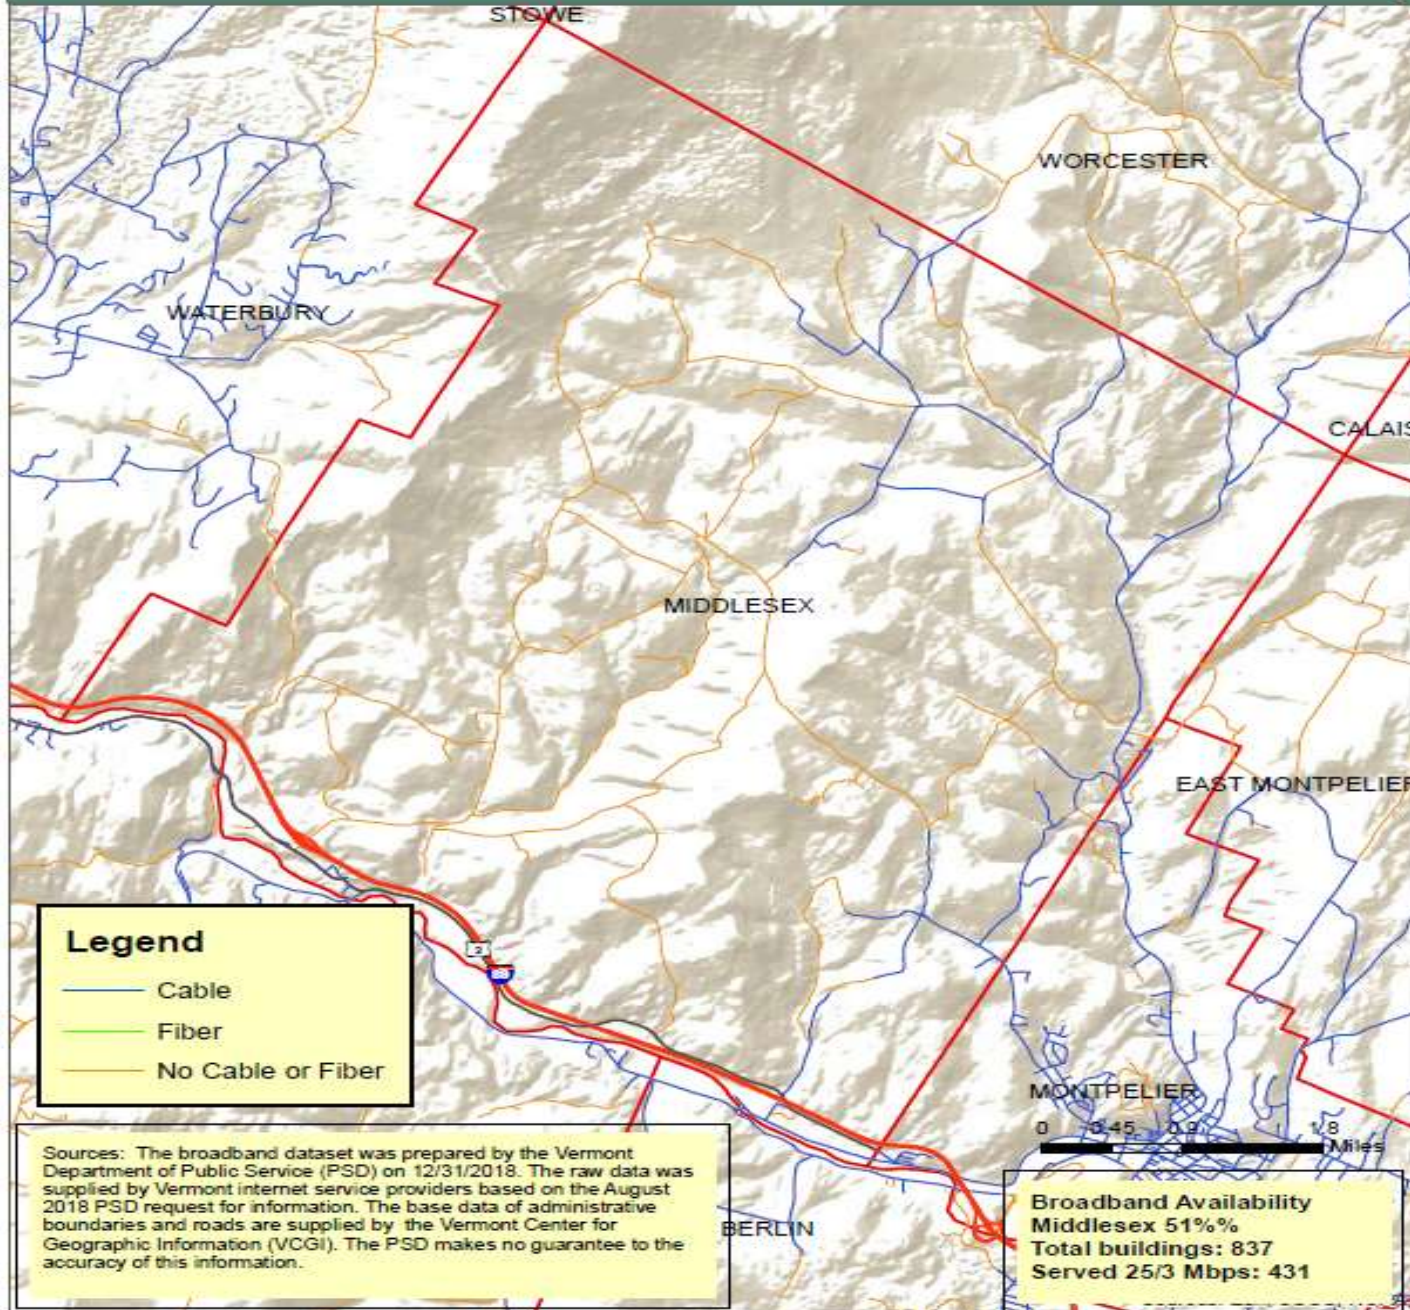

Broadband Availability by E911 Building Location 4 Mbps Down / 1 Mbps Up or Better

Broadband Availability by Road Segment 25 Mbps Down / 3 Mbps Up or Better

All Providers Reporting Service

Census block ID: 500239542002000