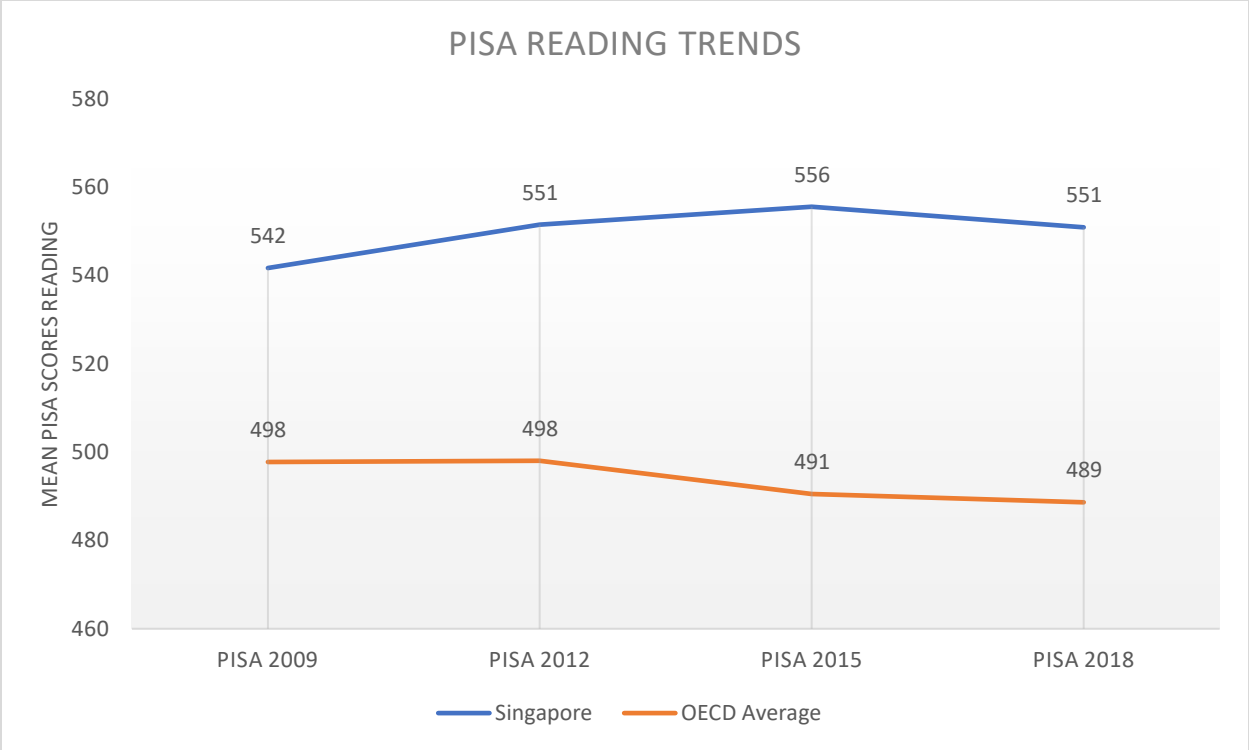

SINGAPORE'S PISA SCORE TRENDS: 2000 – 2018

Singapore first participated in PISA in 2009. Mean performance in Singapore improved significantly in reading, both over the longer period (2009-2018) and between 2015 and 2018.

Singapore's mean mathematics performance in 2018 is not significantly different to previous assessments (2009-2015).

Singapore's science scores significantly increased between 2009 and 2018. The decrease between 2015 and 2018 is not statistically significant.

Differences in Performance in Singapore: PISA 2018