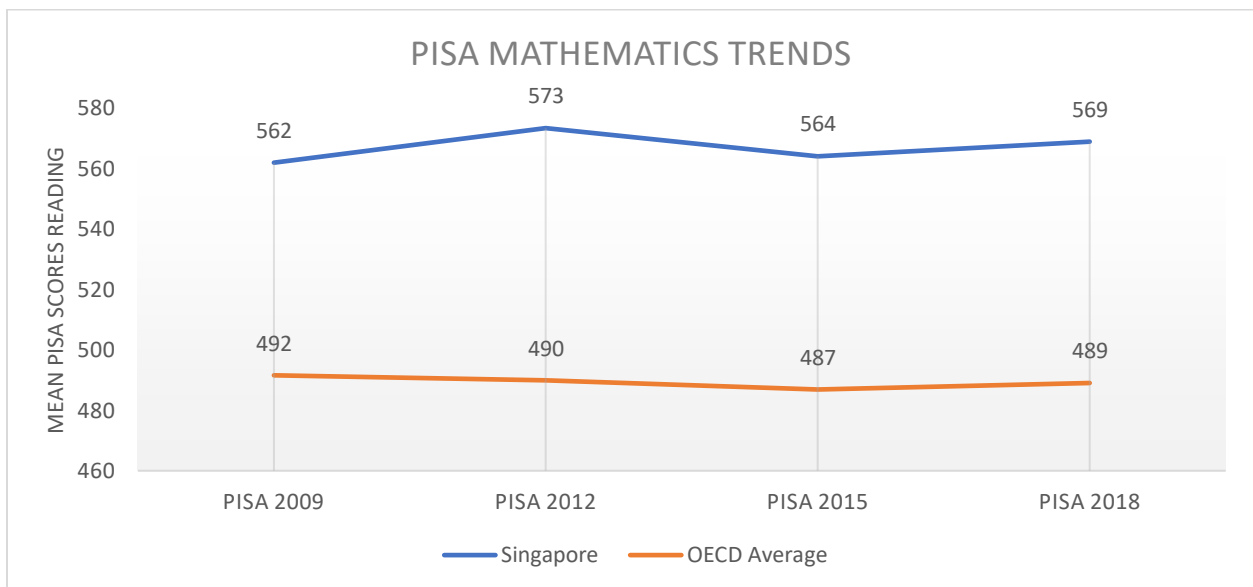

SINGAPORE'S PISA SCORE TRENDS: 2000 – 2018

Singapore first participated in PISA in 2009. Mean performance in Singapore improved significantly in reading, both over the longer period (2009-2018) and between 2015 and 2018.

Singapore's mean mathematics performance in 2018 is not significantly different to previous assessments (2009-2015).

Singapore's science scores significantly increased between 2009 and 2018. The decrease between 2015 and 2018 is not statistically significant.

Differences in Performance in Singapore: PISA 2018