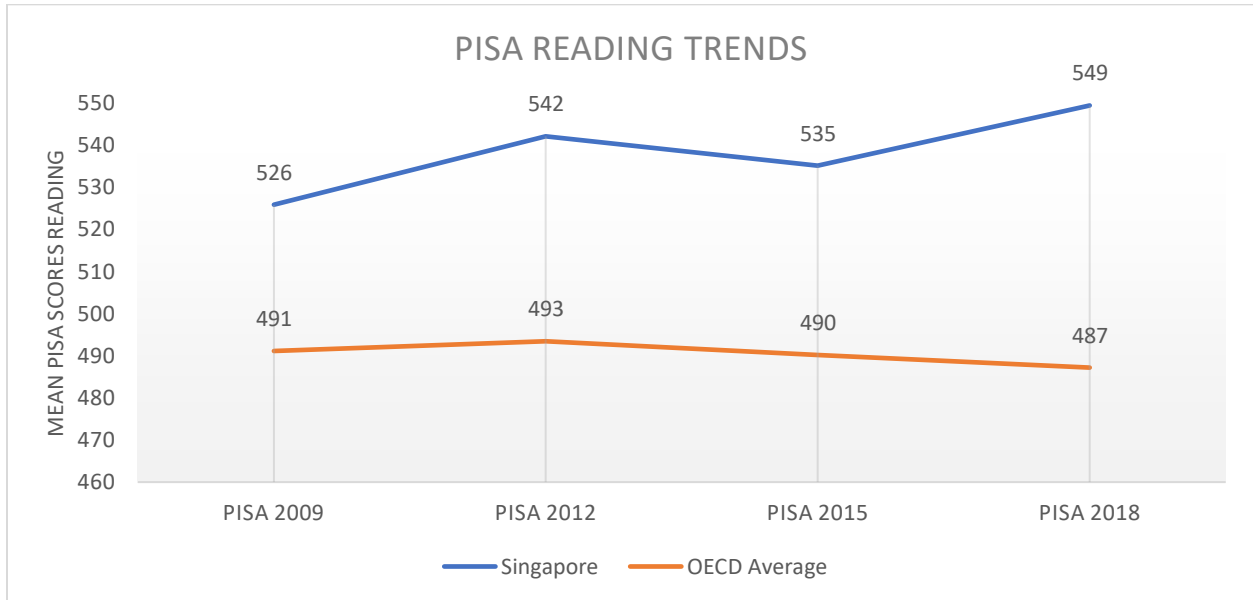

SINGAPORE'S PISA SCORE TRENDS: 2000 – 2018

Singapore first participated in PISA in 2009. Mean performance in Singapore improved significantly in reading, both over the longer period (2009-2018) and between 2015 and 2018.

Singapore's mean mathematics performance in 2018 is not significantly different to previous assessments (2009-2015).

Singapore's science scores significantly increased between 2009 and 2018. The decrease between 2015 and 2018 is not statistically significant.

Differences in Performance in Singapore: PISA 2018