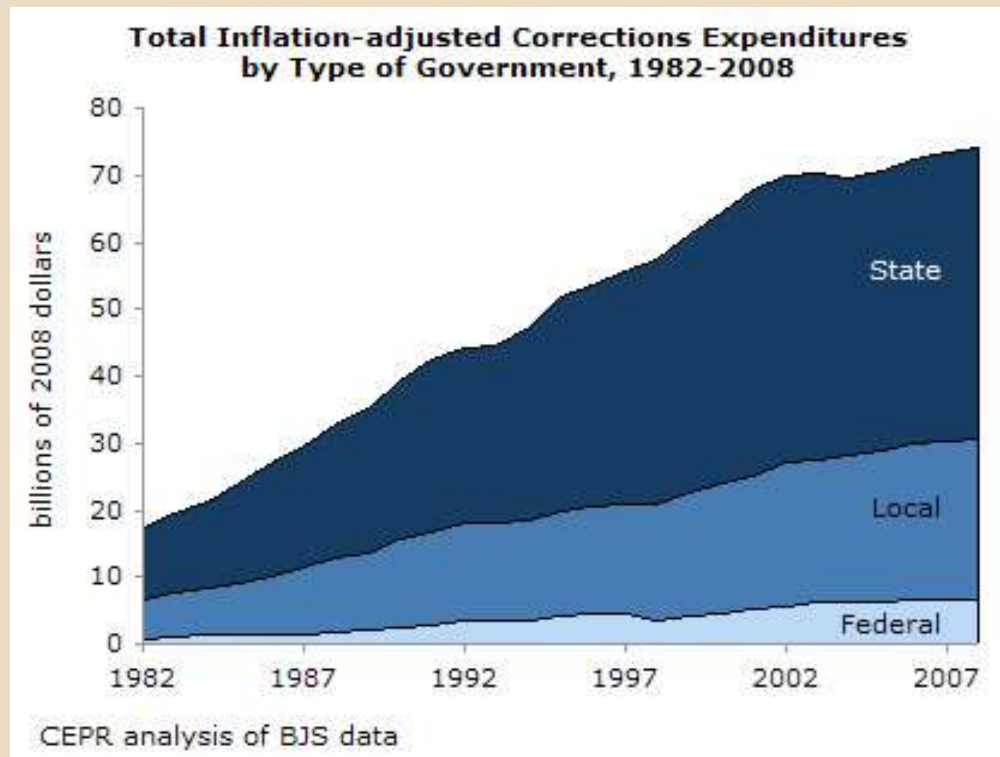

- State correctional spending increased fourfold:

1988 \$11.7 billion

2008 \$47.3 billion

Criminal justice costs

Law enforcement and justice costs in Pima County have grown consistently over the years. The total amount includes spending for law enforcement, courts, county attorney, indigent defense, forensic science center and constables.