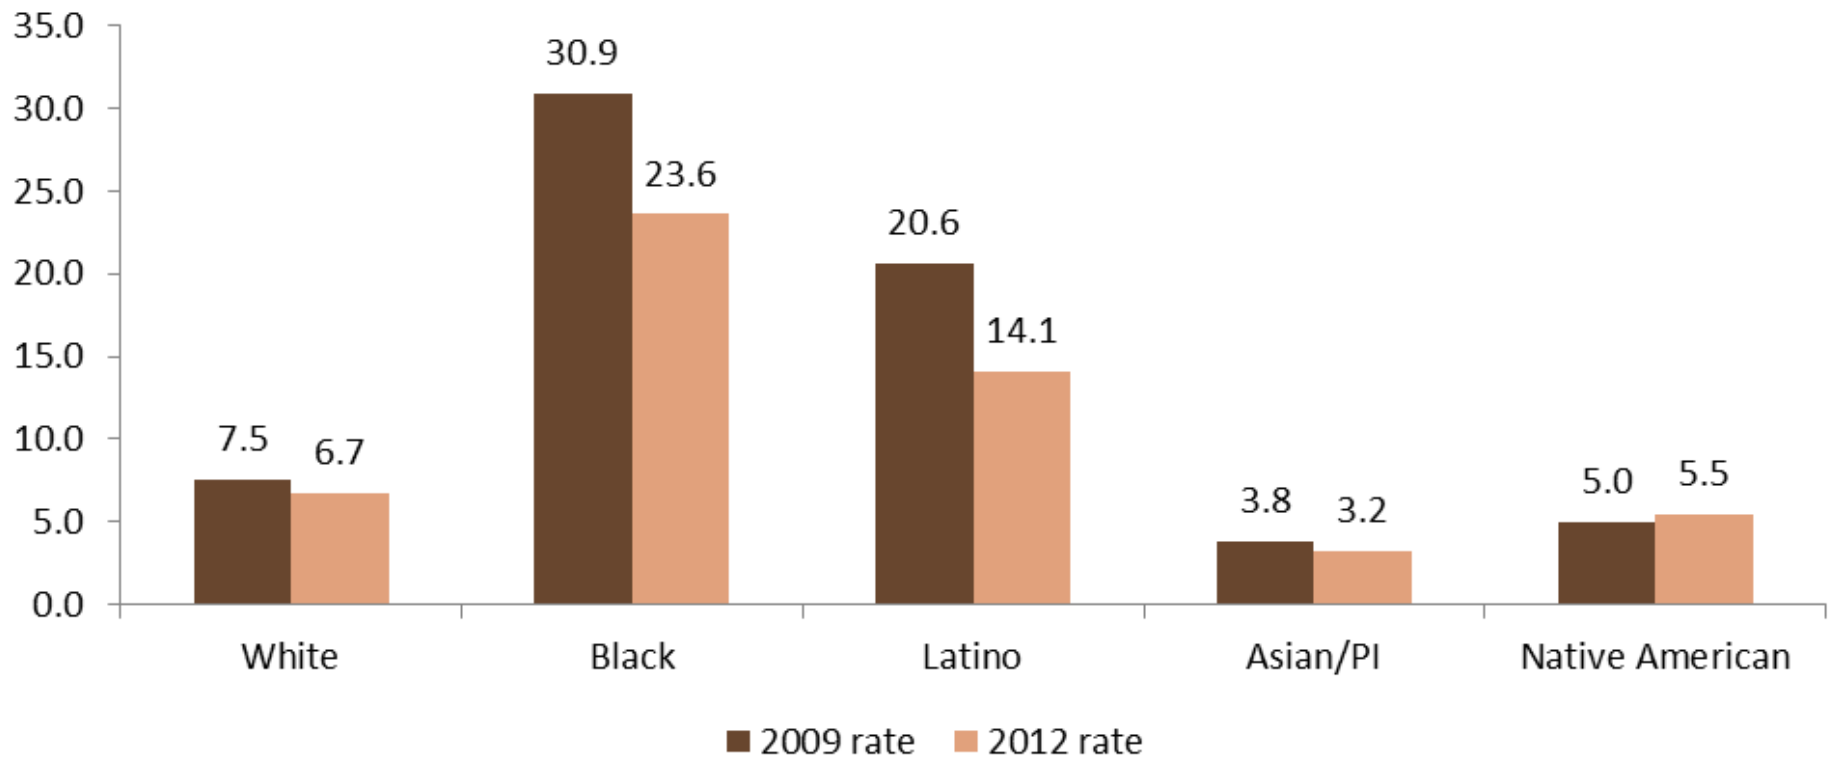

Pima County Delinquency Arrests: 2004 & 2011 YTD

Jan.01-June 30,2011

* Straight line projections

Ventura County

Rates of Detention (per 1,000 youth) have dropped since 2009

W. Haywood
Burns Institute

CONTACT INFORMATION