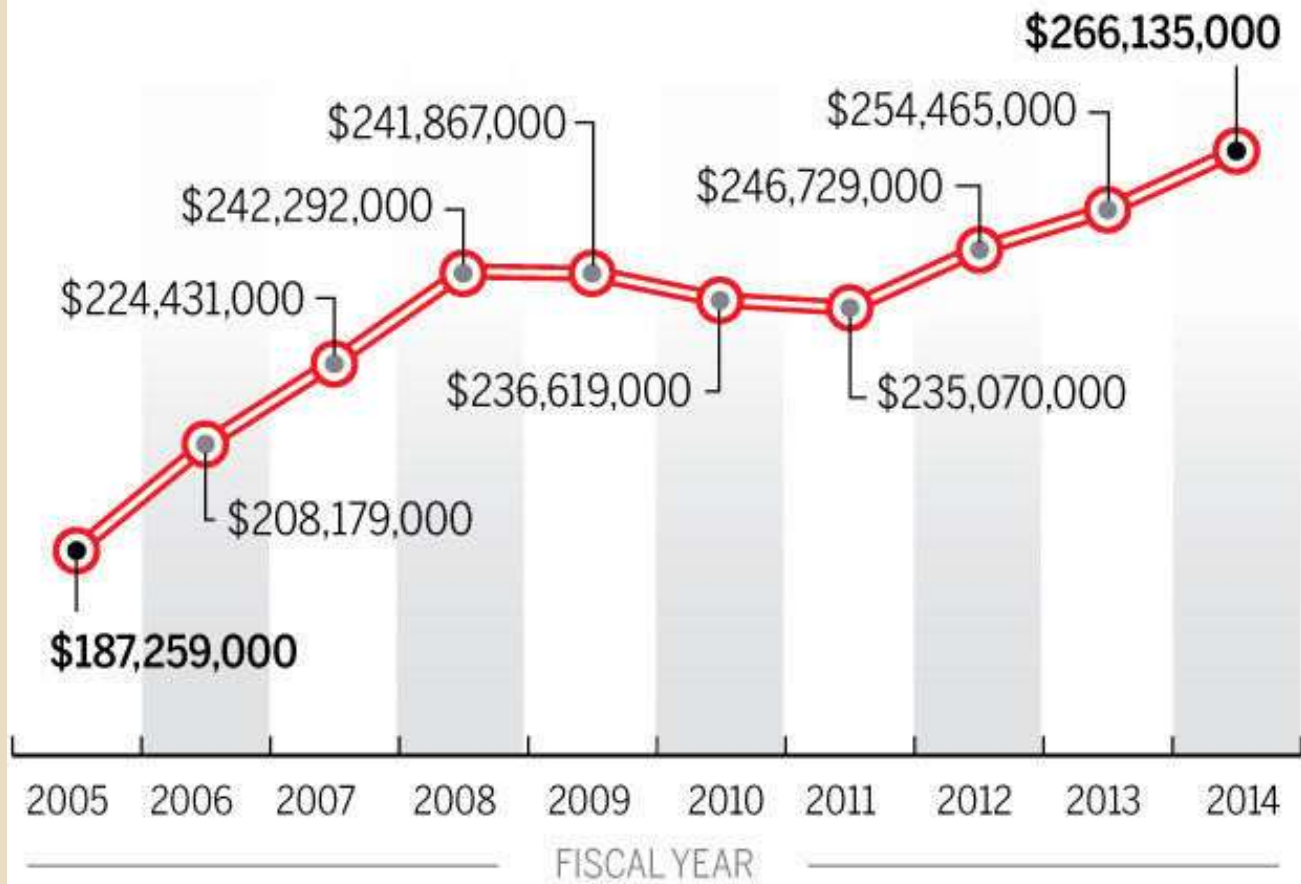

- State correctional spending increased fourfold:

1988 \$11.7 billion

2008 \$47.3 billion

Criminal justice costs

Law enforcement and justice costs in Pima County have grown consistently over the years. The total amount includes spending for law enforcement, courts, county attorney, indigent defense, forensic science center and constables.

5/25/15 SOURCE: Pima County CAFR

ARIZONA DAILY STAR

Koch Bros to Bankroll Prison Reform

Disproportionality in Decision Points

Lifetime Likelihood of Imprisonment

Source: Bonczar, T. (2003). *Prevalence of Imprisonment in the U.S. Population, 1974-2001*. Washington, D.C.: Bureau of Justice Statistics.