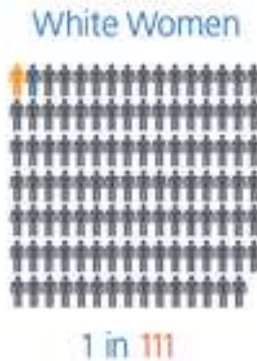

- State correctional spending increased fourfold:

1988 \$11.7 billion

2008 \$47.3 billion

Criminal justice costs

Law enforcement and justice costs in Pima County have grown consistently over the years. The total amount includes spending for law enforcement, courts, county attorney, indigent defense, forensic science center and constables.

5/25/15 SOURCE: Pima County CAFR

ARIZONA DAILY STAR

Koch Bros to Bankroll Prison Reform

Disproportionality in Decision Points

Lifetime Likelihood of Imprisonment

Source: Bonczar, T. (2003). *Prevalence of Imprisonment in the U.S. Population, 1974-2001*. Washington, D.C.: Bureau of Justice Statistics.