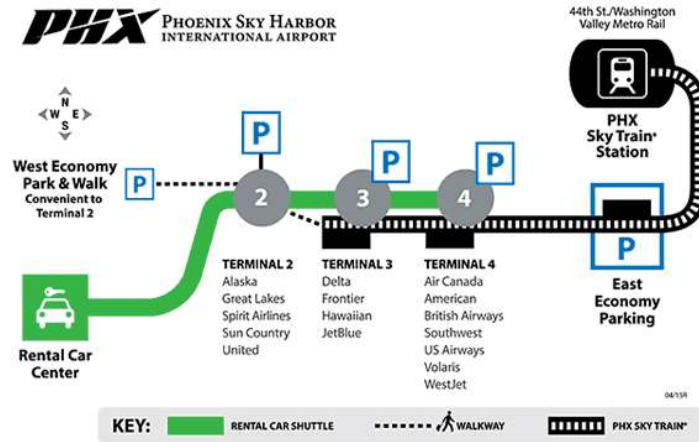

Travelers arriving at Sky Harbor can access PHX Sky Train® from level 3, where the gates and security checkpoints are located. Light rail passes can be purchased at light rail stations, the Sky Train® station and participating retail locations. A 1-Ride light rail fare is \$2 or \$4 for an All-Day pass. Sky train will take passengers out of airport to 44st/Washington station.

From the 44st/Washington Station, take the WEST bound train to the Central Ave/Washington station, which will drop you directly in front of the Renaissance Hotel!